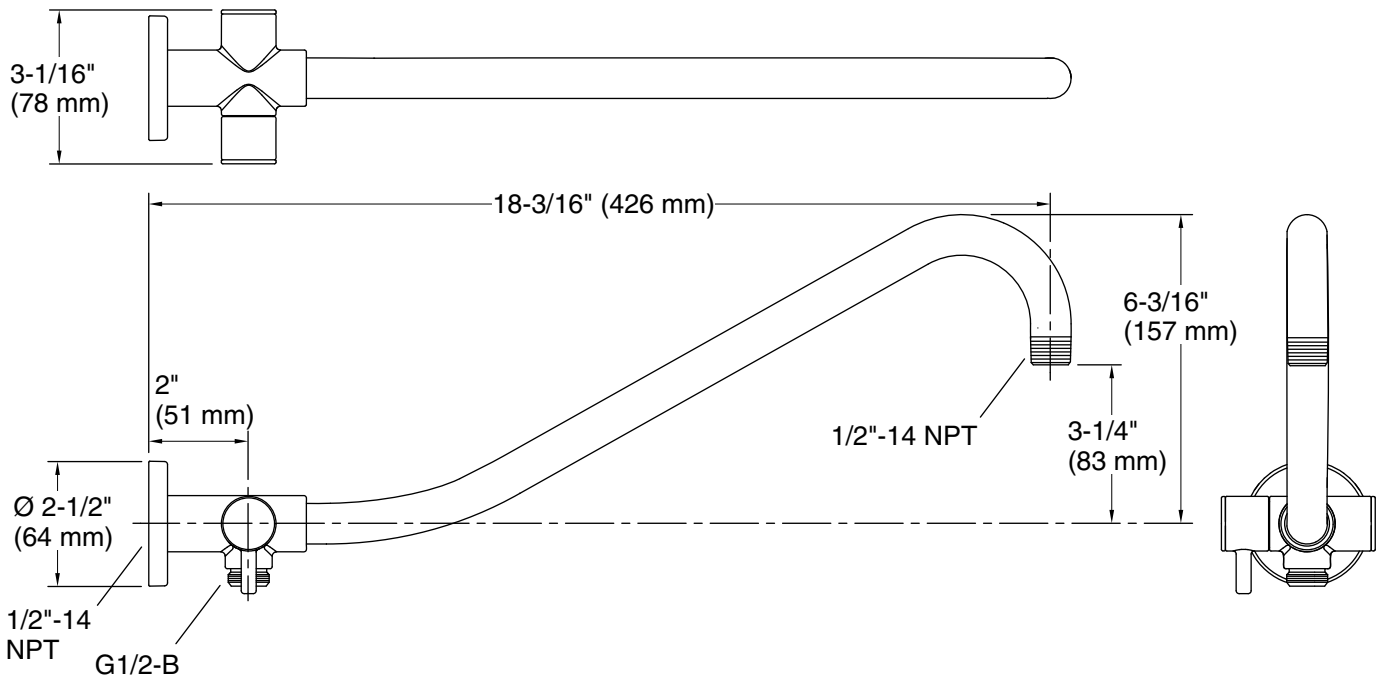

### Installation

- Bath- or deck-mount

### Technical Information

All product dimensions are nominal.

Drain included: No